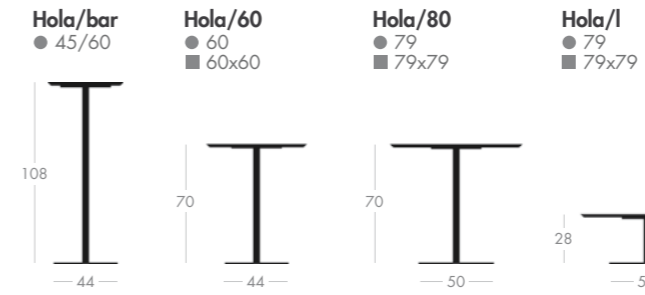

**struttura
frame
piétement
gestell**

10 chrome

15 silver painted

16 glossy painted

17 glossy painted

23 glossy painted

24 glossy painted

19 glossy painted

20 glossy painted

25 glossy painted

18 glossy painted

**piano
top
plateau
tischplatte**

800 oak

805 rosewood

807 zebano

800607 black oak

410 laminate

478 laminate

901 laminate

893 laminate

900 laminate

898 laminate

431 laminate

859 laminate

421 laminate

001 painted

115 painted

122 painted

123 painted

124 painted

125 painted

126 painted

127 painted

128 painted

129 painted

130 painted

007 painted